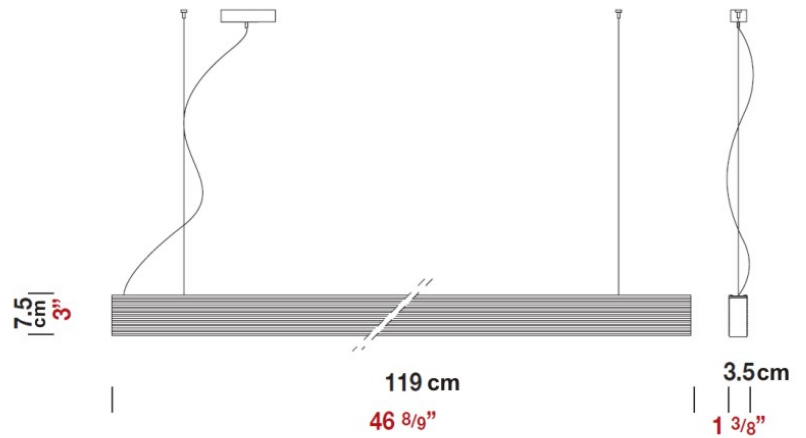

PROJECT
TYPE
NOTES
QUANTITY
DATE

VENTITRENTATRE SUSPENSION

D81405

GENERAL

Series: Ventitrentatre
Brand: Panzeri
Division: Design
Mounting Type: Suspension
Mounting Location: Ceiling

PHYSICAL

Length (mm): 1190
Length (in): 46.875
Width (mm): 35
Width (in): 1.375
Height (mm): 75
Height (in): 3
Max. Overall Height (mm): 1651
Max. Overall Height (in): 65
Weight (kg): 1.23
Weight (lbs): 2.7
Diffuser: White Blown Glass
Fixture Material: Extruded Aluminum

ELECTRICAL

Number of Lamps: 1
Lamp Type: Fluorescent
Bulb Included: Bulb Not Included
Total Output Wattage (W): 54
Max. Wattage Per Lamp (W): 54
Lamp Base: G5
Input Voltage (V): 120

LED

OPTICAL

RATINGS AND CERTIFICATIONS

Certified By: CSA Certified to UL and CSA Standards
IP rating: IP40