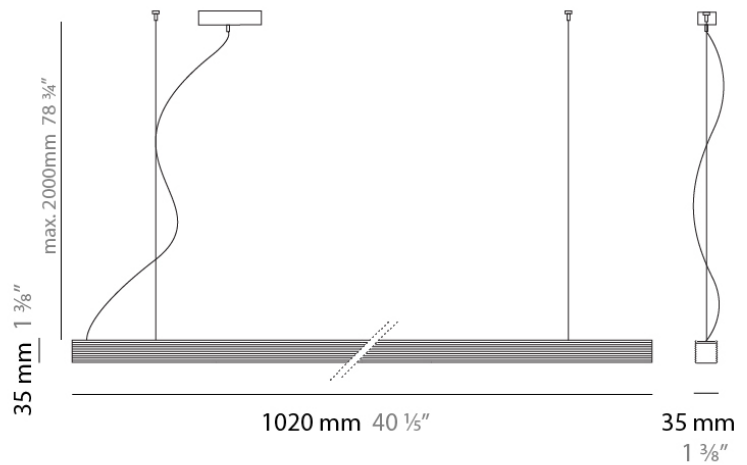

PROJECT	
TYPE	
NOTES	
QUANTITY	
DATE	

VENTITRENTATRE SUSPENSION

D81403

GENERAL

Series: Ventitrentatre
Brand: Panzeri
Division: Design
Mounting Type: Suspension
Mounting Location: Ceiling
Subcategory: Profile

PHYSICAL

Length (mm): 1020
Length (in): 40 ³/₁₆
Width (mm): 35
Width (in): 1 ³/₈
Height (mm): 35
Height (in): 1 ³/₈
Max. Overall Height (mm): 2035
Max. Overall Height (in): 80 ¹/₈
Light Distribution: Direct
Weight (kg): 2
Weight (lbs): 4.4

ELECTRICAL

Lamp Type: LED
Driver Type: External (Canopy) 25W/ 24V (Dimming and 277V options available with remote driver upon request)
Input Voltage (V): 120
Constant Voltage (V): 24

LED

Color Temperature (°K): 3000
Max. Delivered Lumen (lm): 343.68
Nominal Lumen (lm): 1920

OPTICAL

RATINGS AND CERTIFICATIONS

Certified By: CSA Certified to UL and CSA Standards
IP rating: IP40